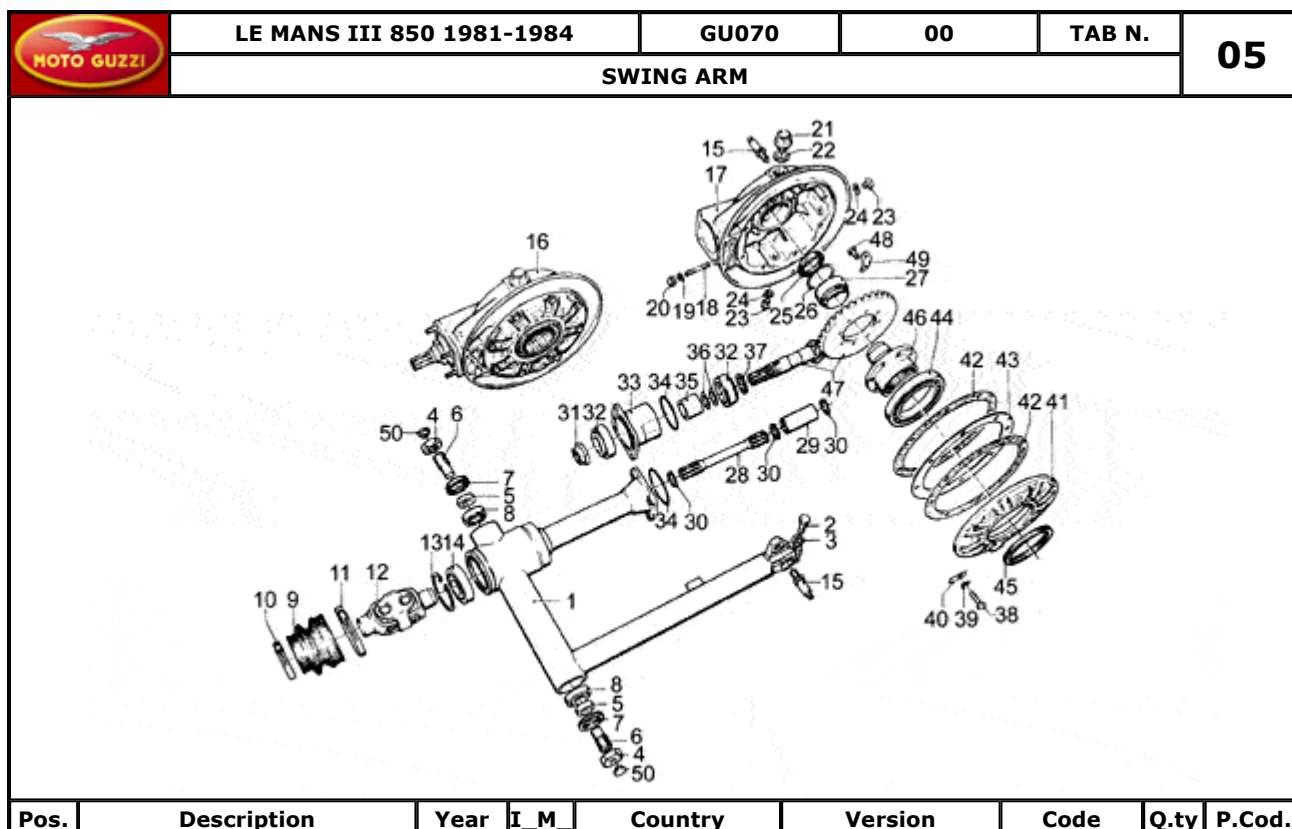

Pos.	Description	Year	I_M	Country	Version	Code	Q.ty	P.Cod.
1	Swing arm	-	-	-	-	GU28540250	1	
2	Screw	-	-	-	-	GU98052535	1	
3	Washer 10,2x18x2	-	-	-	-	GU95004210	1	
4	Nut	-	-	-	-	GU14547800	2	
5	Spacer	-	-	-	-	GU12547200	2	
6	Pin	-	-	-	-	GU14547001	2	
7	Gasket ring	-	-	-	-	GU90403040	2	
8	Bearing	-	-	-	-	GU92249217	2	
9	Protection collar	-	-	-	-	GU18548000	1	
10	Clamp	-	-	-	-	GU12548401	1	
11	Hose clamp 62/82 mm	-	-	-	-	GU12548201	1	
12	Coupling	-	-	-	-	GU30328031	1	
13	Circlip	-	-	-	-	GU90272062	1	
14	Ball bearing 30x62x16	-	-	-	-	GU92204230	1	
15	Pin	-	-	-	-	GU12555201	2	
16	Transmission complete	-	-	-	-	GU17350250	1	
17	Transmission box, blank	-	-	-	-	GU28350345	1	
18	Stud bolt 8x46	-	-	-	-	GU96508045	4	
19	Washer 8,4X13X0,8	-	-	-	-	GU14615901	4	
20	Nut	-	-	-	-	GU92781081	4	
21	Oil plug	-	-	-	-	GU28351260	1	
22	Gasket 20,1x28x2	-	-	-	-	GU95100709	1	
23	Oil level plug	-	-	-	-	GU95980214	2	
24	Gasket	-	-	-	-	GU10528900	2	
25	Gasket ring	-	-	-	-	GU90403850	1	
26	Gasket ring	-	-	-	-	GU12351100	1	
27	Roller bearing 40x55x17	-	-	-	-	GU92254340	1	
28	Drive shaft	-	-	-	-	GU28326350	1	
29	Hose	-	-	-	-	GU12327700	1	
30	Snap ring	-	-	-	-	GU90271020	3	
31	Nut	-	-	-	-	GU30356760	1	
32	Tap.roller bearing 25x5	-	-	-	-	GU92249227	2	
33	Flange	-	-	-	-	GU18352400	1