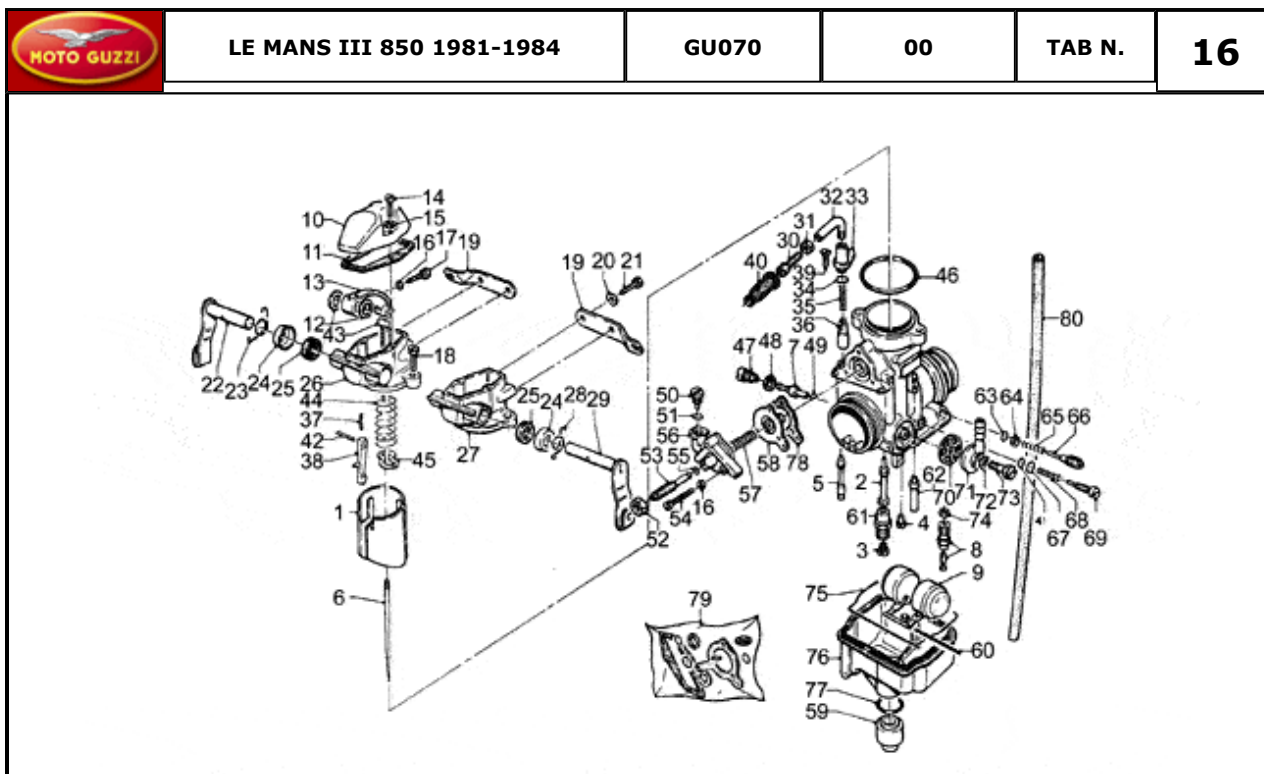

Pos.	Description	Year	I_M_	Country	Version	Code	Q.ty	P.Cod.
1	Gas valve	-	-	-	-	GU14937550	1	
2	Needle valve 268 A-B	-	-	-	-	GU37935506	1	
3	Main jet 115	-	-	-	-	GU28935750	1	
4	Idle jet 50	-	-	-	-	GU66935910	1	
5	Starter jet 70	-	-	-	-	GU14936050	1	
6	Conical pin	-	-	-	-	GU28937750	1	
7	Pump jet 33	-	-	-	-	GU28939050	1	
8	Needle valve 300	-	-	-	-	GU14939150	1	
9	Float	-	-	-	-	GU14933000	1	
10	Plug	-	-	-	-	GU14933150	1	
11	Cover gasket	-	-	-	O1	0000000	1	
12	Gasket	-	-	-	O1	0000000	1	
13	Throttle lever	-	-	-	-	GU14933550	1	
14	Screw	-	-	-	-	GU14933450	2	
15	Spring washer	-	-	-	-	GU14933650	2	
16	Washer	-	-	-	-	GU13932900	4	
17	Screw	-	-	-	-	GU14933450	1	
18	Screw	-	-	-	-	GU14934650	2	
19	LH support	-	-	-	-	GU28934751	1	
	RH support	-	-	-	-	GU28934750	1	
20	Spring washer	-	-	-	-	GU14934850	2	
21	Screw	-	-	-	-	GU14934950	2	
22	RH carburettor rod	-	-	-	-	GU28935150	1	
23	Spring	-	-	-	-	GU14935350	1	
24	Cover	-	-	-	-	GU14935450	1	
25	RH mixture chamber cover	-	-	-	O1	0000000	1	
26	RH mixture chamber cover	-	-	-	-	GU14935950	1	
27	LH mixture chamber cover	-	-	-	-	GU14936150	1	
28	LH mixture chamber cover	-	-	-	-	GU14936250	1	
29	LH carburettor rod	-	-	-	-	GU28935850	1	
30	Wire tensioner screw	-	-	-	-	GU53937200	1	
31	Nut	-	-	-	-	GU19938880	1	
32	Pipe	-	-	-	-	GU14937950	1	
33	Starter device cover	-	-	-	-	GU17937450	1