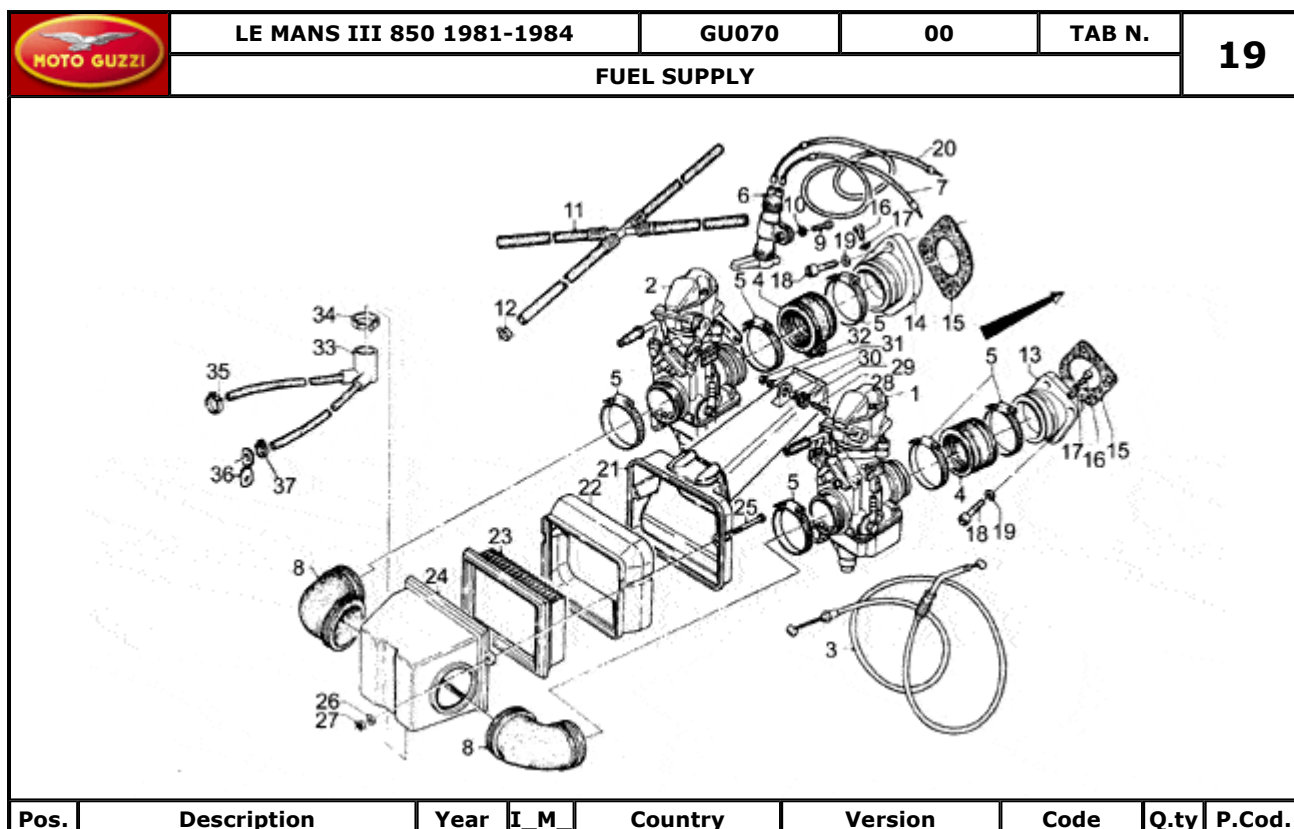

Pos.	Description	Year	I_M	Country	Version	Code	Q.ty	P.Cod.
1	Carburettor RH	-	-	-	-	GU28112650	1	
	Carburettor RH	-	-	-	PM	GU28112640	1	
2	Carburettor LH	-	-	-	-	GU28112641	1	
	Carburettor LH	-	-	-	-	GU28112651	1	
3	Throttle cable	-	-	-	-	GU28117550	2	
4	Carburettor flange	-	-	-	-	GU14114350	2	
5	Clamp	-	-	-	-	GU12548401	6	
6	Starter lever	-	-	-	-	GU17133151	1	
7	LH carburettor cable	-	-	-	-	GU14133550	1	
8	Carburettor flange	-	-	-	-	GU14114460	2	
	Carburettor flange	-	-	-	PM	GU28114340	2	
9	Screw	-	-	-	-	GU98054210	1	
10	Notched washer	-	-	-	-	GU95021105	1	
11	Fuel pipe	-	-	-	-	GU29106500	1	
12	Hose clamp	-	-	-	-	GU28108400	4	
13	RH manifold	-	-	-	PM	GU14115040	1	
	RH manifold	-	-	-	-	GU30115010	1	
14	LH manifold	-	-	-	PM	GU14115041	1	
	LH manifold	-	-	-	-	GU30115011	1	
15	Gasket	-	-	-	-	GU14115550	2	
16	Screw	-	-	-	-	GU98326009	2	
17	Washer 6,25x10x1,5	-	-	-	-	GU95100116	2	
18	Screw M6X30	-	-	-	-	GU98620330	6	
19	Washer 6,15x11x0,8	-	-	-	-	GU95004206	6	
20	RH carburettor cable	-	-	-	-	GU28133550	1	
21	Filter cover	-	-	-	-	GU28113450	1	
22	Air filter support	-	-	-	-	GU28114050	1	
23	Air filter	-	-	-	-	GU28113650	1	
24	Air box	-	-	-	-	GU28114350	1	
25	Screw	-	-	-	-	GU98052270	2	
26	Washer	-	-	-	-	GU95000205	2	
27	Nut	-	-	-	-	GU92630105	2	
28	Hex screw M6X20	-	-	-	-	GU98054320	1