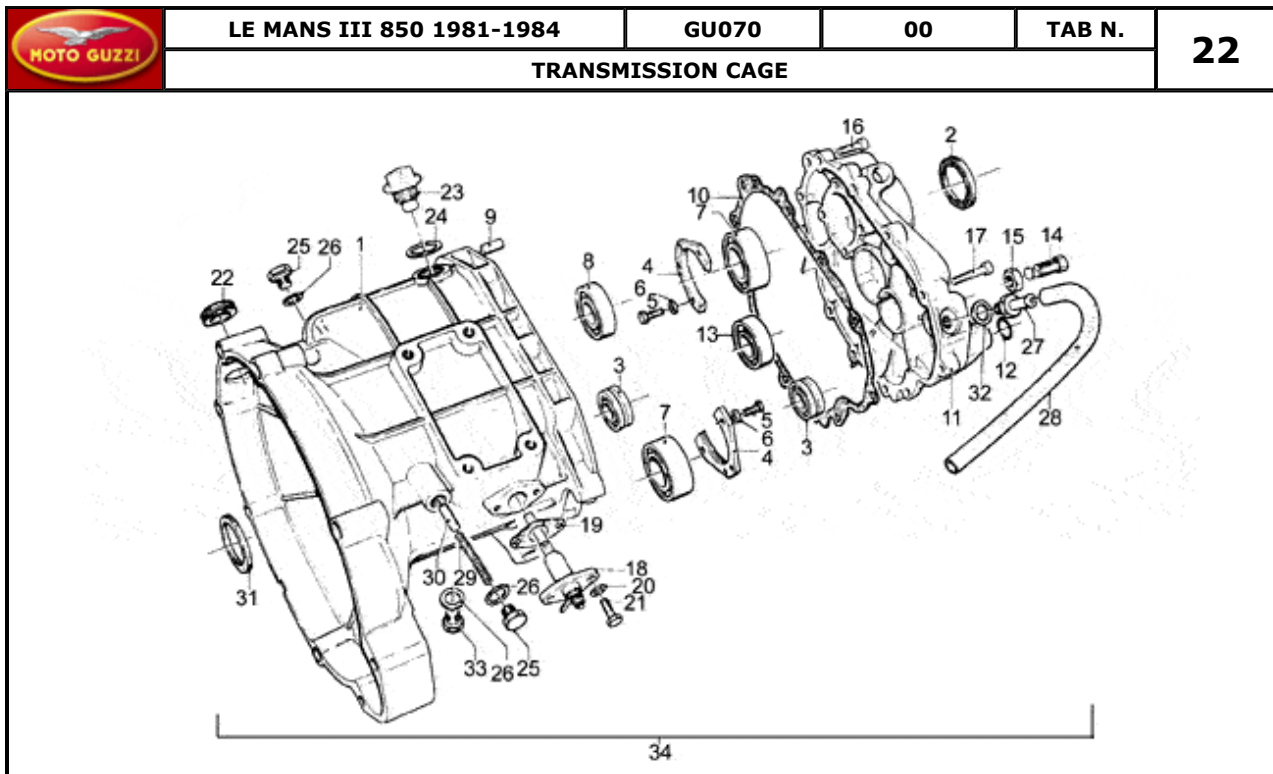

Pos.	Description	Year	I_M	Country	Version	Code	Q.ty	P.Cod.
1	Gearbox, blank	-	-	-	-	GU14200211	1	
2	Gasket ring 35x47x7	-	-	-	-	GU90403547	1	
3	Roller bearing 17x35x15	-	-	-	-	GU92256218	2	
4	Plate	-	-	-	-	GU14213803	2	
5	Hex socket screw M6X16	-	-	-	-	GU98622316	6	
6	Washer 6,4x10x0,7	-	-	-	-	GU14217901	6	
7	Ball bearing AF/AS 25x52	-	-	-	-	GU92218424	2	
8	Roller bearing AS 17x47x14	-	-	-	-	GU92234717	1	
9	Pin	-	-	-	-	GU95512081	2	
10	Gasket	-	-	-	-	GU14201110	1	
11	Box cover, blank	-	-	-	-	GU18200802	1	
12	O-ring 13,95x2,92	-	-	-	-	GU90706140	1	
13	Ball bearing AP 17x47x14	-	-	-	-	GU92201417	1	
14	Screw	-	-	-	-	GU14237800	1	
15	Low nut M12x1,25	-	-	-	-	GU92602512	1	
16	Hex socket screw M6X25	-	-	-	-	GU98622325	10	
17	Screw M6X35	-	-	-	-	GU98620335	1	
18	Neutral indicator switch	-	-	-	-	GU12207200	1	
19	Gasket	-	-	-	-	GU12207700	1	
20	Washer	-	-	-	-	GU95000206	2	
21	Hex screw M6X16	-	-	-	-	GU98054316	2	
22	Plug	-	-	-	-	GU93180220	1	
23	Oil unload plug	-	-	-	-	GU12003702	1	
24	Gasket 20,1x28x2	-	-	-	-	GU95100709	1	
25	Plug	-	-	-	-	GU95980610	2	
26	Gasket	-	-	-	-	GU10528900	3	
27	Oil breather valve	-	-	-	-	GU14204955	1	
28	Rubber pipe 12,5X7,8 5/16"	-	-	-	-	GU00823956080	1	
29	Lever return spring	-	-	-	-	GU94321067	1	
30	Pawl	-	-	-	-	GU55234700	1	
31	Gasket ring 35x47x7/6,5	-	-	-	-	GU90403548	1	
32	Gasket 8,25x15x1	-	-	-	-	GU12154200	1	
33	Oil level plug	-	-	-	-	GU95980214	1	
34	Gearbox assy., blank	-	-	-	-	GU28991560	1