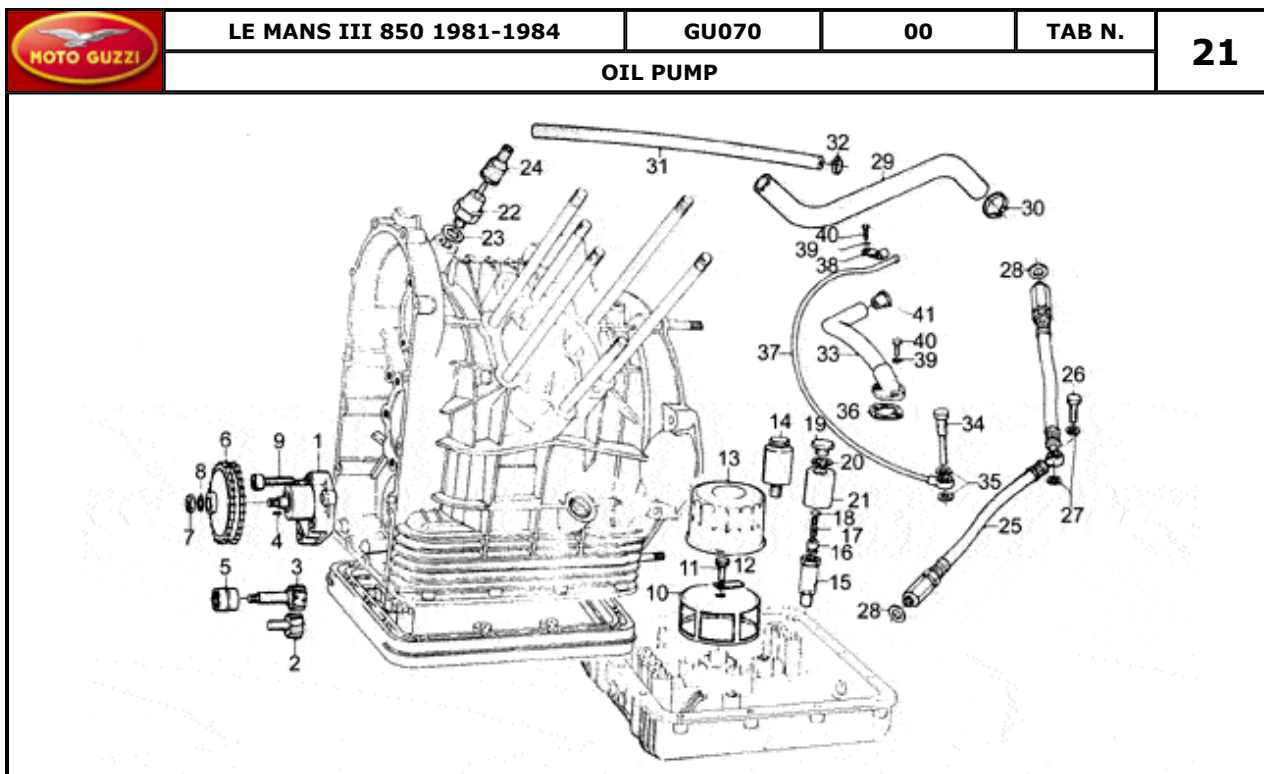

Pos.	Description	Year	I_M_	Country	Version	Code	Q.ty	P.Cod.
1	Oil pump gear	-	-	-	-	GU30147700	1	
2	Driven gear	-	-	-	-	GU13148400	1	
3	Drive gear	-	-	-	-	GU13147800	1	
4	Transmission key	-	-	-	-	GU13148300	1	
5	Roller bearing 10x22x20	-	-	-	-	GU92252210	1	
6	Oil pump gear	-	-	-	-	GU13147701	1	
7	Nut	-	-	-	-	GU92602308	1	
8	Spring washer	-	-	-	-	GU95120085	1	
9	Screw M8X30	-	-	-	-	GU98622430	4	
10	Oil filter	-	-	-	-	GU14152200	1	
11	Hex screw M6X16	-	-	-	-	GU98054316	1	
12	Plate	-	-	-	-	GU95187006	1	
13	Oil filter 61 mm	-	-	-	-	GU14153000	1	
14	Oil valve cpl.	-	-	-	-	GU03158200	1	
15	Valve body	-	-	-	-	GU10158701	1	
16	Piston	-	-	-	-	GU12150900	1	
17	Valve spring	-	-	-	-	GU94321072	1	
18	Bottom	-	-	-	-	GU12150700	1	
19	Plug	-	-	-	-	GU12159000	1	
20	Washer 14,5X20X1	-	-	-	-	GU95100523	2	
21	Cup	-	-	-	-	GU14158800	1	
22	Pressure sensor	-	-	-	-	GU17768750	1	
23	Gasket 12,25	-	-	-	-	GU12006400	1	
24	Cap	-	-	-	-	GU12717600	1	
25	Pipe	-	-	-	-	GU01153600	1	
26	Screw	-	-	-	-	GU95990037	5	
27	Gasket 8,25x15x1	-	-	-	-	GU12154200	2	
28	Gasket	-	-	-	-	GU25656102	2	
29	Pipe	-	-	-	-	GU28157450	1	
30	Hose clamp	-	-	-	-	GU28157850	1	
31	Rubber pipe 12,5X7,8 5/16"	-	-	-	-	GU00823956080	1	
32	Hose clamp	-	-	-	-	GU28157950	1	
33	Breather pipe	-	-	-	-	GU01007200	1	
34	Screw	-	-	-	-	GU12006600	1