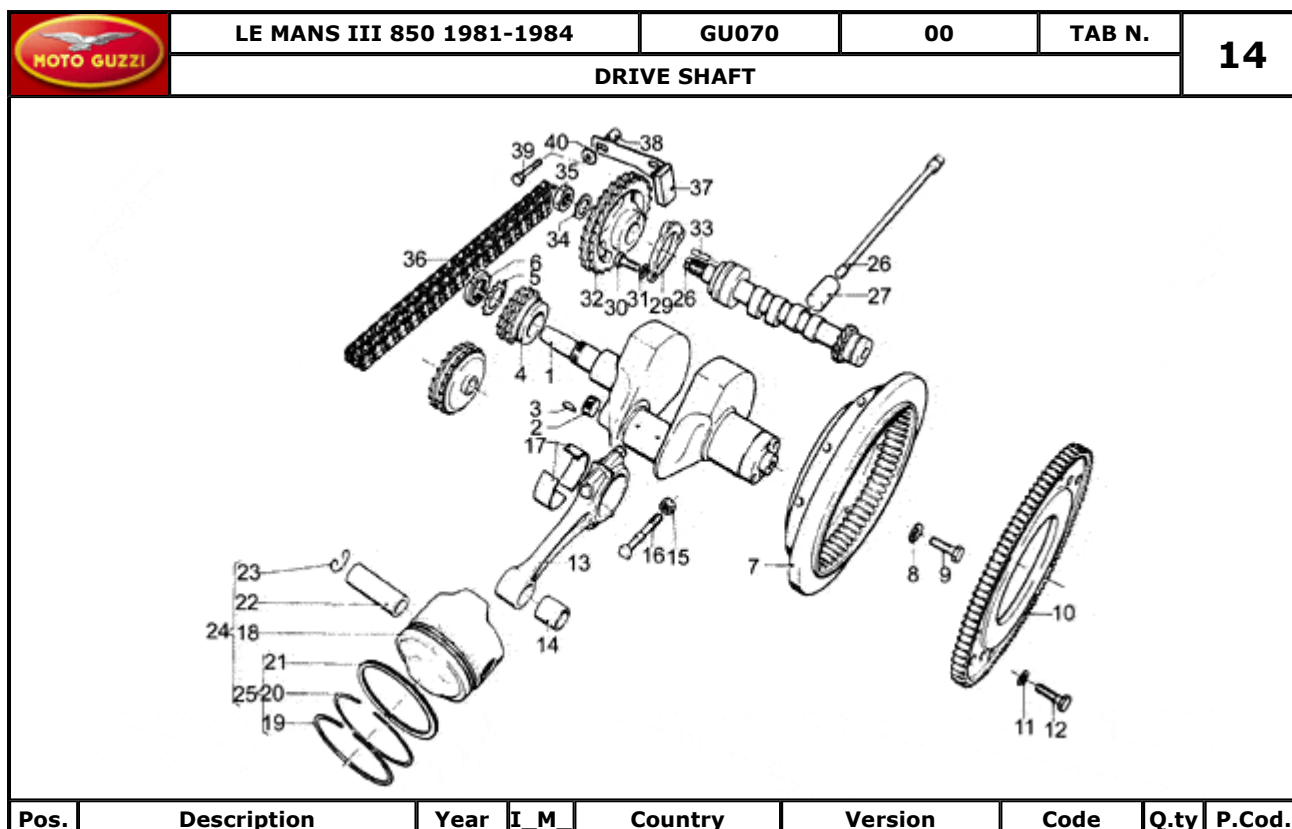

Pos.	Description	Year	I_M	Country	Version	Code	Q.ty	P.Cod.
1	Drive shaft	-	-	-	-	GU18064204	1	
2	Plug	-	-	-	-	GU12065400	1	
3	Transmission key	-	-	-	-	GU91702355	1	
4	Pinion	-	-	-	-	GU14072001	1	
5	Safety washer	-	-	-	-	GU95028025	1	
6	Ring nut	-	-	-	-	GU93601026	1	
7	Flywheel	-	-	-	-	GU14067050	1	
8	Washer 8,4X13X0,8	-	-	-	-	GU14615901	6	
9	Screw M8X25	-	-	-	-	GU12067701	6	
10	Chain ring	-	-	-	-	GU17067900	1	
11	Washer 8,4X13X0,8	-	-	-	-	GU14615901	8	
12	Hex screw M8X20	-	-	-	-	GU98054420	8	
13	Connecting rod	-	-	-	-	GU30061500	2	
14	Bush	-	-	-	-	GU91112128	2	
15	Self-locking nut	-	-	-	-	GU92731090	4	
16	Screw	-	-	-	-	GU30062260	4	
17	Bearing half-shell	-	-	-	-	GU30062000	4	
	Bearing half-shell 0,254 mm	-	-	-	MIN	GU30062001	4	
	Bearing half-shell 0,508 mm	-	-	-	MIN	GU30062002	4	
	Bearing half-shell 0,762 mm	-	-	-	MIN	GU30062003	4	
18	Piston assy	-	-	-	-	GU14060445	2	
19	Upper segment	-	-	-	-	GU14060705	2	
20	Lower segment	-	-	-	-	GU17060900	2	
21	Oil scraper ring	-	-	-	-	GU17061000	2	
22	Piston pin	-	-	-	-	GU13061260	2	
23	Stop ring	-	-	-	-	GU27061385	4	
24	Piston assy	-	-	-	-	GU14060445	2	
25	Piston rings set	-	-	-	-	GU14060655	2	
26	Rocker arm rod	-	-	-	-	GU37045006	4	
27	Tappet 0,05 mm	-	-	-	MAG	GU10045801	4	
	Tappet 0,10 mm	-	-	-	MAG	GU10045802	4	
	Tappet	-	-	-	-	GU17045860	4	
28	Camshaft	-	-	-	PM	GU14053340	1