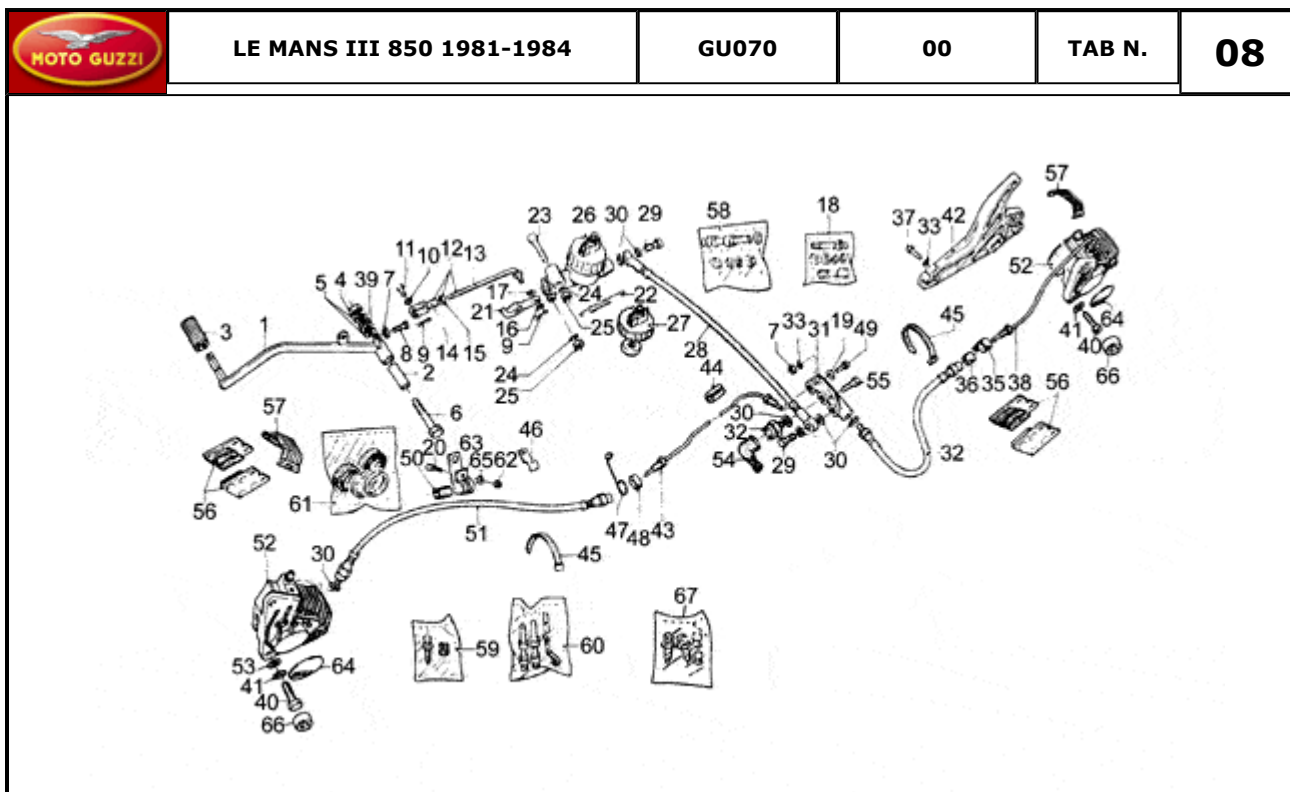

Pos.	Description	Year	I_M	Country	Version	Code	Q.ty	P.Cod.
1	Brake lever	-	-	-	-	GU17677061	1	
2	Bush	-	-	-	-	GU17252050	1	
3	Rubber spacer	-	-	-	-	GU14251001	1	
4	Low nut M12x1,25	-	-	-	-	GU92602512	1	
5	Washer	-	-	-	-	GU95100409	2	
6	Screw	-	-	-	-	GU98053660	1	
7	Nut	-	-	-	-	GU92602206	3	
8	Hex screw M6X20	-	-	-	-	GU98054320	1	
9	Split pin	-	-	-	-	GU95500222	2	
10	Washer	-	-	-	-	GU95129110	1	
11	Pin	-	-	-	-	GU95770265	1	
12	Brake m.cyl. rod assy	-	-	-	-	GU17675051	1	
13	Tie rod	-	-	-	-	GU17675151	1	
14	Fork	-	-	-	-	GU95740175	1	
15	Nut	-	-	-	-	GU92690073	1	
16	Washer 7,5x13x1	-	-	-	-	GU95100173	1	
17	Spring washer	-	-	-	-	GU95129130	1	
18	Pads kit	-	-	-	-	GU14659450	1	
19	Washer	-	-	-	-	GU95001206	2	
20	Screw	-	-	-	-	GU98280410	1	
21	Pump control lever	-	-	-	-	GU17667551	1	
22	Spring	-	-	-	-	GU17667651	1	
23	Screw M8X40	-	-	-	-	GU98620440	1	
24	Spring washer	-	-	-	-	GU95021108	2	
25	Nut M8X1,25	-	-	-	-	GU92602208	2	
26	Rear master cylinder	-	-	-	02699N-E-03	GU29667000	1	
27	Pump cover	-	-	-	-	GU18667450	1	
28	Pipe	-	-	-	-	GU17658550	1	
	Rear divider	-	-	D	-	GU18658560	1	
29	Oil pipe screw *	-	-	-	-	GU95990028	2	
30	Gasket	-	-	-	-	GU25656100	7	
31	Distributor	-	-	D	-	GU14668555	1